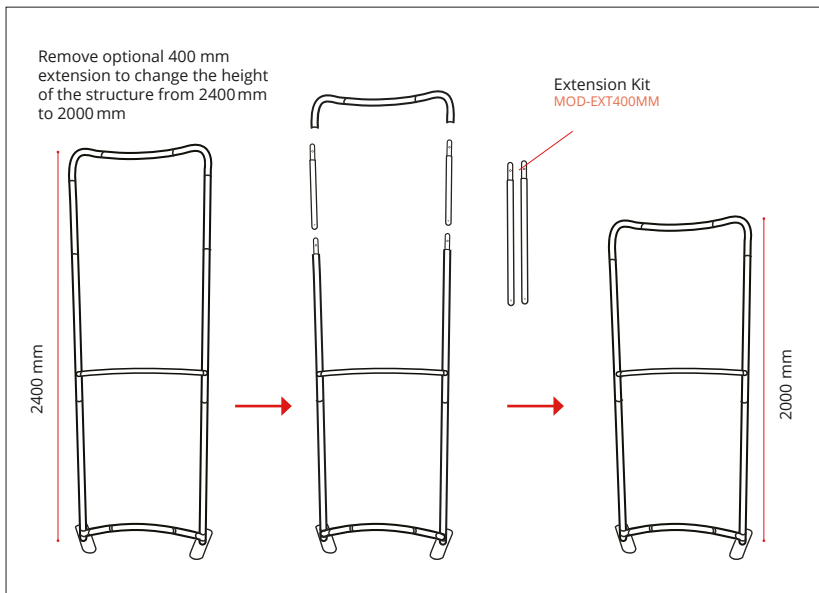

360° MagLink connector in each pole. 4 magnets per structure

400 mm extension included

Self-locking system with bungee poles and push-buttons

Simple assembly with numbered frame parts

Central reinforcement tube (Ø 18 mm)

OPTIONAL ELEMENTS :

Modulate half feet (pair)
MOD-HALF-FOOT-P
218 (w) x 6 (h) x 80 (d) mm

Spot LED Flood
LED-FLOOD-ARM-BDLK

Spot LED Strip
LED-STRIP-ARM-BDLK

Fixing for 30mm Ø tubing
US903

MIX & MATCH THE 11 MODULATE FRAMES :

Modulate™ Curved 824

MOD-C-824

ELEMENTS

Radius Top Corner Sections

Top Horizontal Pole

Bottom Horizontal Pole

Vertical Pole Sections

Central reinforcement pole

Extension Poles

Feet

Gloves

ASSEMBLY

REKONFIGURIERBARE HÖHE

2400 MM → 2000 MM

CONNECTING MULTIPLE FRAMES

Remove one foot from second frame and align both frames on one foot