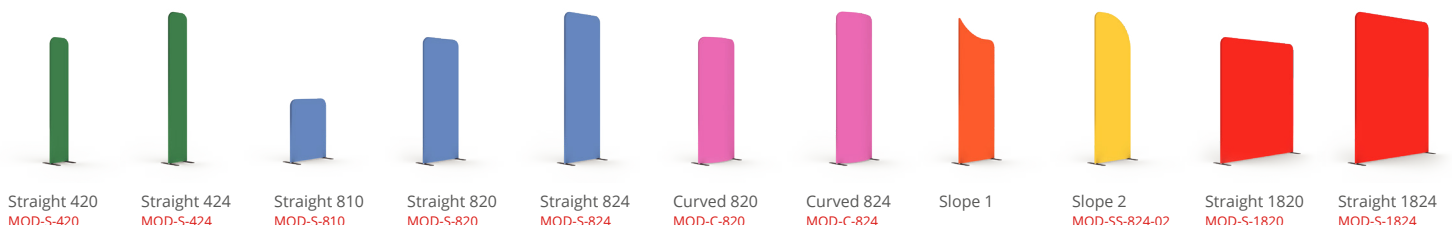

2 stabilising feet with Twist & Lock supplied with each frame

Double-sided tension fabric. Zip system

Modulate™ carry bag with dedicated compartments for the feet and graphics

Structure informations :	
Item	Modulate Curved 824
Code	MOD-C-824
Structure dimensions	948 (w) x 2400 (h) x 372 (d) mm
Graphic visual area	895 (w) x 2382 (h) mm
Boxed dimensions (2 boxes)	1000 (w) x 245 (h) x 125 (d) + 460 (w) x 65 (h) x 65 (d) mm
Structure weight	6.93 kg
Boxed weight (2 boxes)	7.27 kg

OPTIONAL ELEMENTS :

Modulate half feet (pair)
MOD-HALF-FOOT-P
218 (w) x 6 (h) x 80 (d) mm

Spot LED Flood
LED-FLOOD-ARM-BDLK

Spot LED Strip
LED-STRIP-ARM-BDLK

Fixing for 30mm Ø tubing
US903

MIX & MATCH THE 11 MODULATE FRAMES :