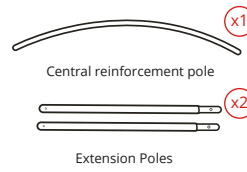

Modulate™ Curved 824

MOD-C-824

ELEMENTS

Radius Top Corner Sections

Top Horizontal Pole

Bottom Horizontal Pole

Vertical Pole Sections

Central reinforcement pole

Extension Poles

Feet

Gloves

ASSEMBLY

REKONFIGURIERBARE HÖHE

2400 MM → 2000 MM

CONNECTING MULTIPLE FRAMES

Remove one foot from second frame and align both frames on one foot