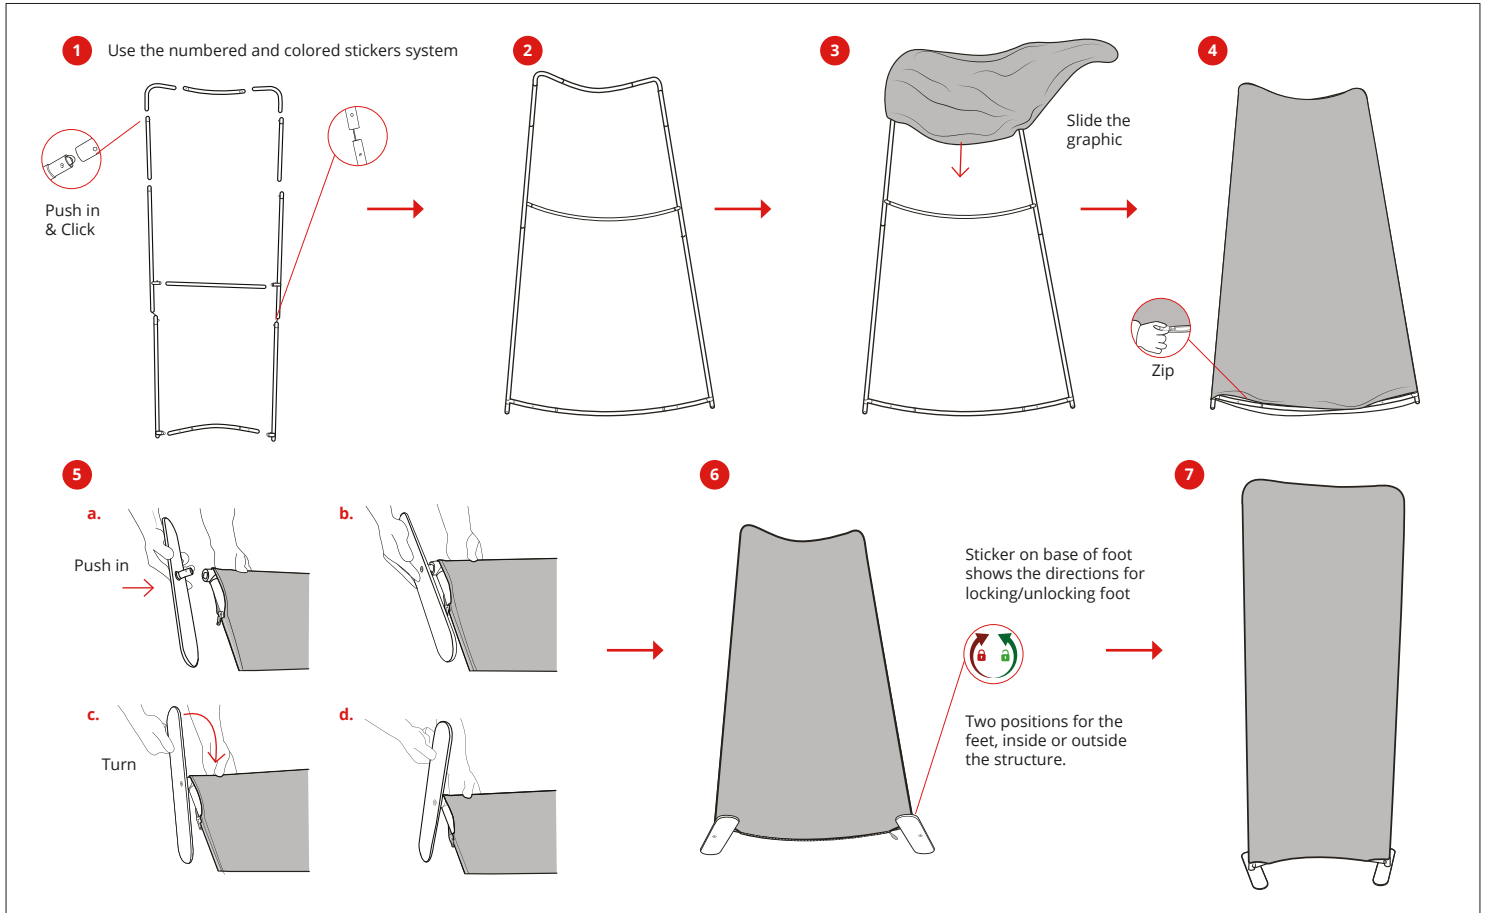

Extension Poles

Feet

Gloves

ASSEMBLY

REKONFIGURIERBARE HÖHE

2400 MM → 2000 MM

CONNECTING MULTIPLE FRAMES

Remove one foot from second frame and align both frames on one foot