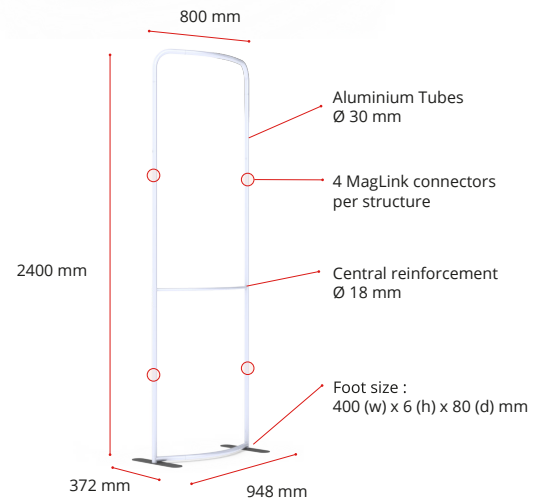

360° MagLink connector in each pole. 4 magnets per structure

400 mm extension included

Self-locking system with bungee poles and push-buttons

Simple assembly with numbered frame parts

Central reinforcement tube (Ø 18 mm)

2 stabilising feet with Twist & Lock supplied with each frame

Double-sided tension fabric. Zip system

Modulate™ carry bag with dedicated compartments for the feet and graphics

Structure informations :	
Item	Modulate Curved 824
Code	MOD-C-824
Structure dimensions	948 (w) x 2400 (h) x 372 (d) mm
Graphic visual area	895 (w) x 2382 (h) mm
Boxed dimensions (2 boxes)	1000 (w) x 245 (h) x 125 (d) + 460 (w) x 65 (h) x 65 (d) mm
Structure weight	6.93 kg
Boxed weight (2 boxes)	7.27 kg

OPTIONAL ELEMENTS :

Modulate half feet (pair)
MOD-HALF-FOOT-P
218 (w) x 6 (h) x 80 (d) mm

Spot LED Flood
LED-FLOOD-ARM-BDLK

Spot LED Strip
LED-STRIP-ARM-BDLK

Fixing for 30mm Ø tubing
US903

MIX & MATCH THE 11 MODULATE FRAMES :

Modulate™ Curved 824

MOD-C-824

ELEMENTS

Radius Top Corner Sections

Top Horizontal Pole

Bottom Horizontal Pole

Vertical Pole Sections

Central reinforcement pole