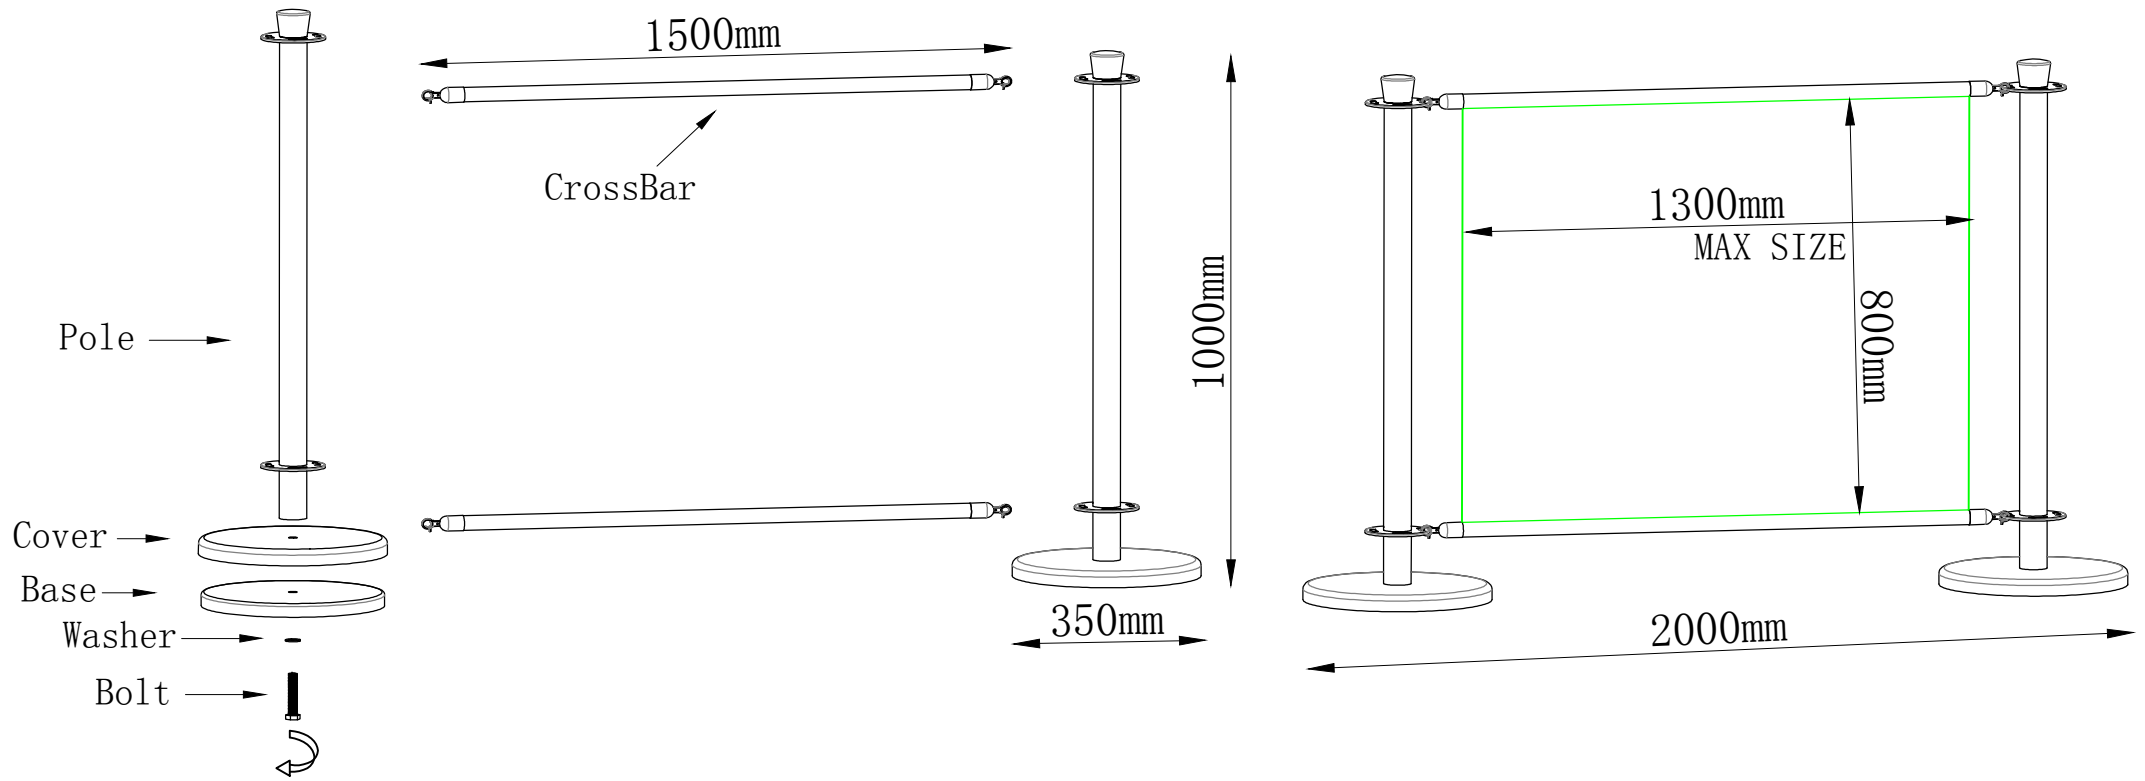

CAFE BARRIER

Pole – 1.85kg
Base – 6.5kg
CrossBar – 1kg