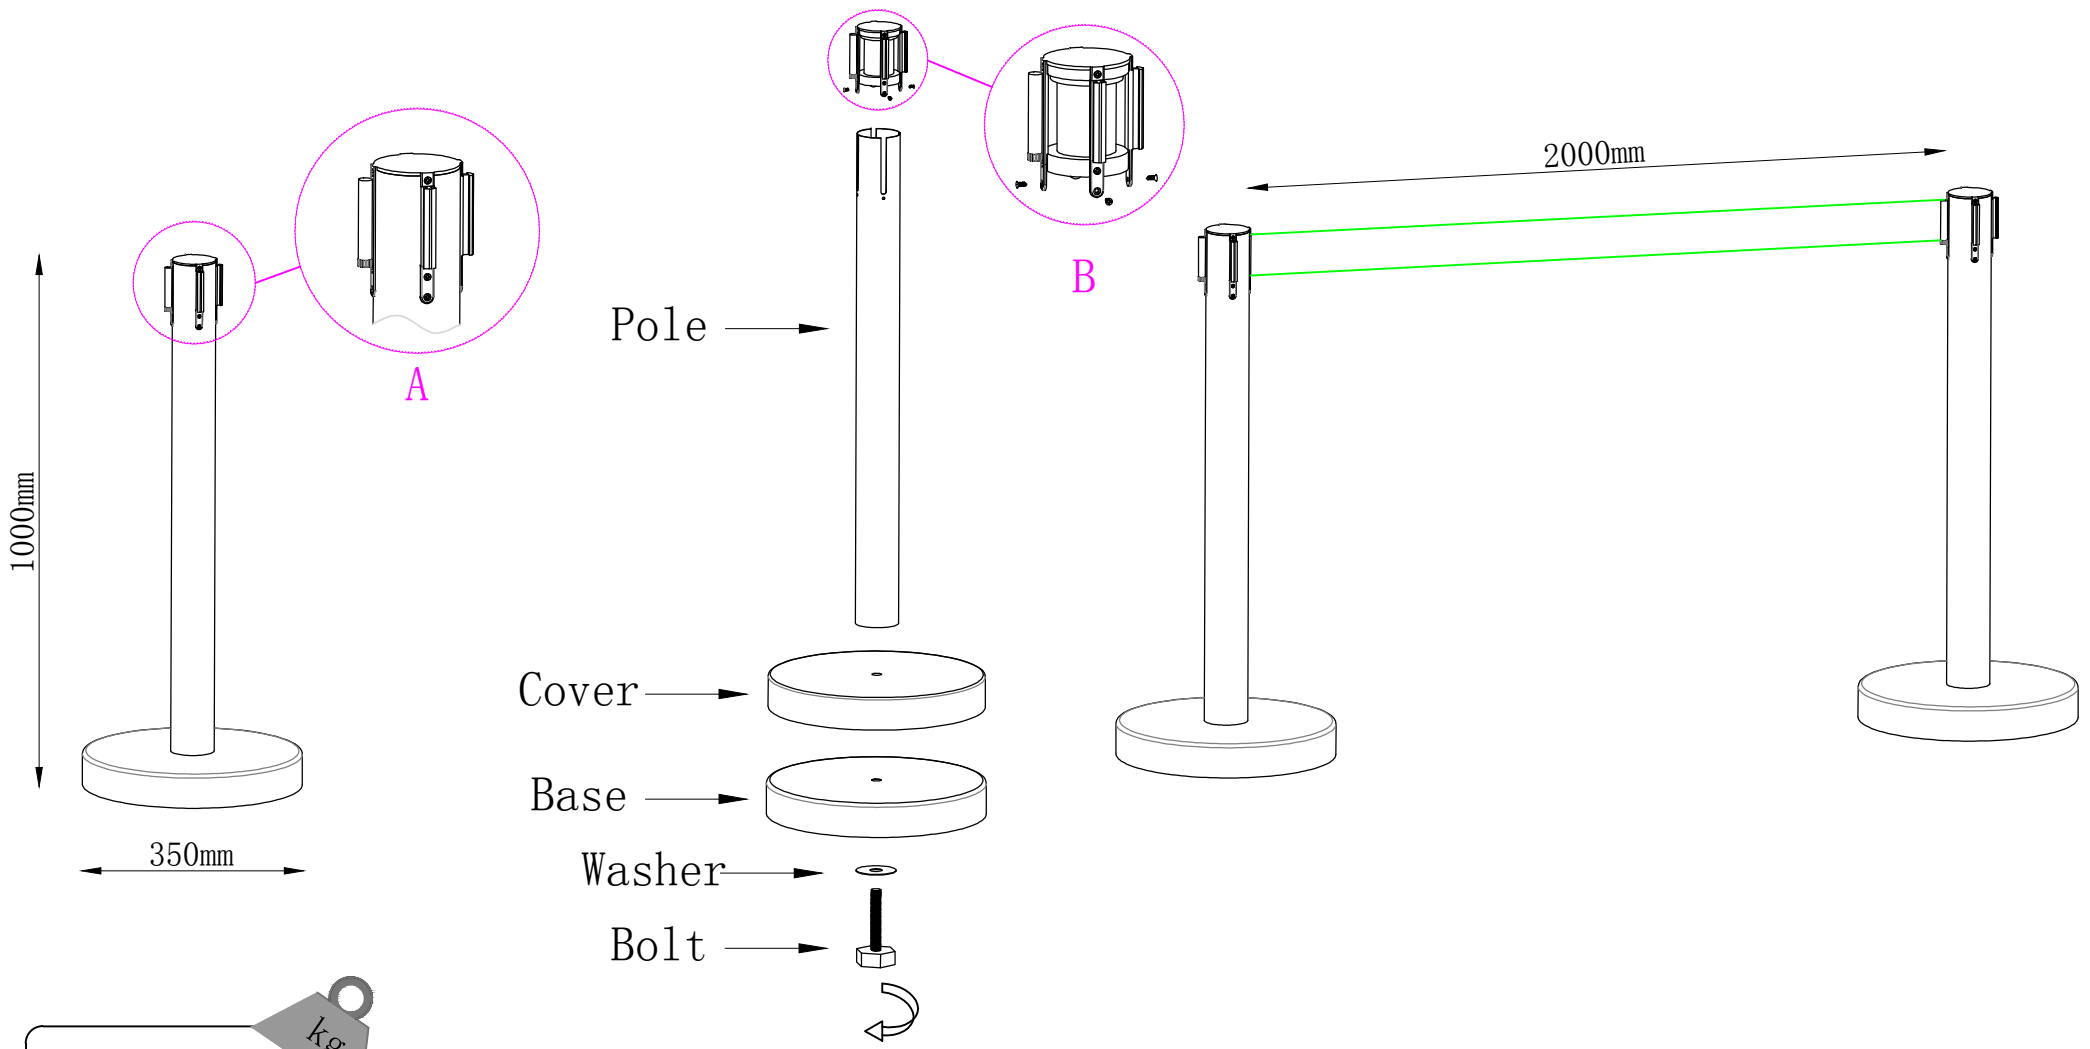

# Leader Plus Post and Base

kg

Pole - 1.85kg  
Base - 6.5kg