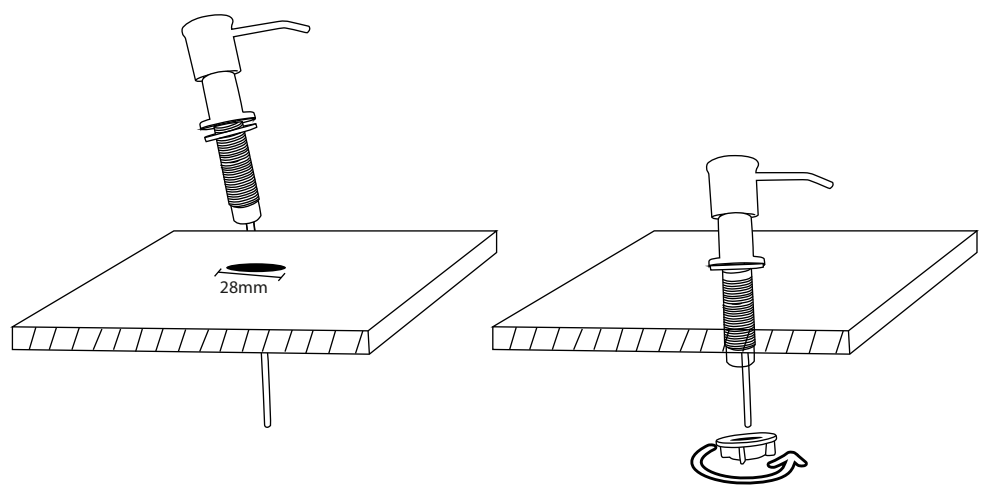

# Sanitiser Tap

## PARTS (NOT TO SCALE)

## 5 Litre Tap Connection