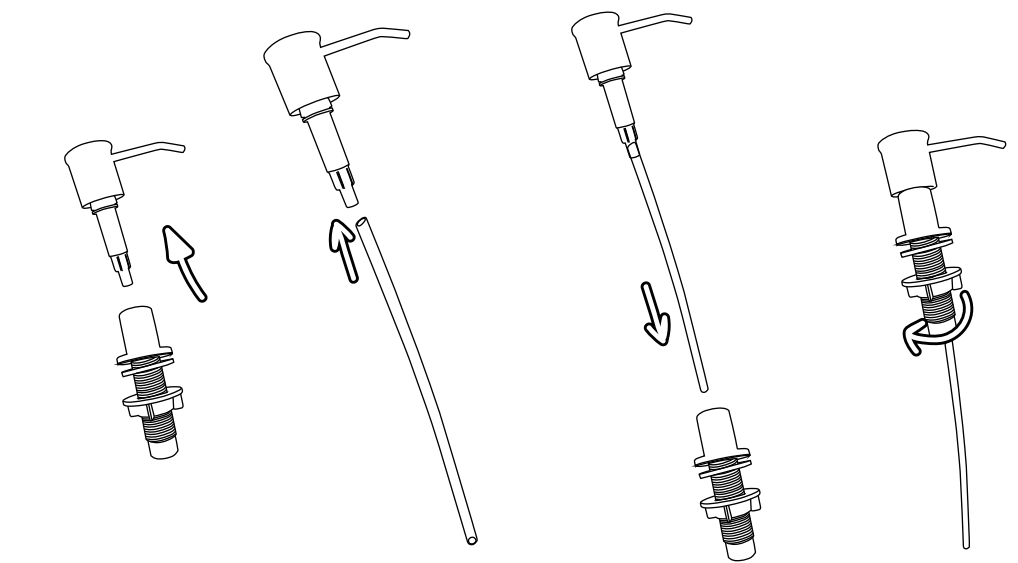

# Sanitiser Tap

## PARTS (NOT TO SCALE)

## 5 Litre Tap Connection