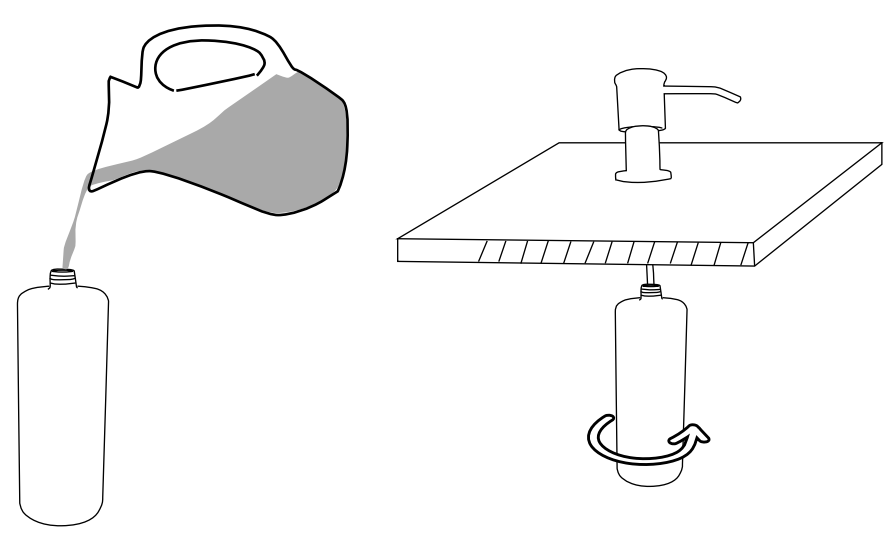

# Sanitiser Tap

## PARTS (NOT TO SCALE)

## 5 Litre Tap Connection