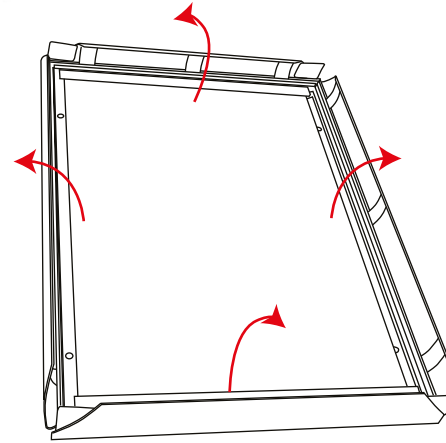

A4 Frame Size: 345(h) x 248(w)mm
A4 Visible Area: 275(h) x 178(w)mm
A3 Frame Size: 335(h) x 468(w)mm
A3 Visible Area: 265(h) x 398(w)mm
A2 Frame Size: 458(h) x 642(w)mm
A2 Visible Area: 388(h) x 572(w)mm
A1 Frame Size: 632(h) x 889(w)mm
A1 Visible Size: 562(h) x 819(w)mm
A0 Frame Size: 1227(h) x 889(w)mm
A0 Visible Size: 1157(h) x 819(w)mm
B1 Frame Size: 1000(h) x 707(w)mm
B1 Visible Size: 968(h) x 755(w)mm

A4 Weight: 2.5kg
A3 Weight: 3.5kg
A2 Weight: 6.2kg
A1 Weight: 9.3kg
A0 Weight: 15.8kg
B1 Weight: 11.90kg

1