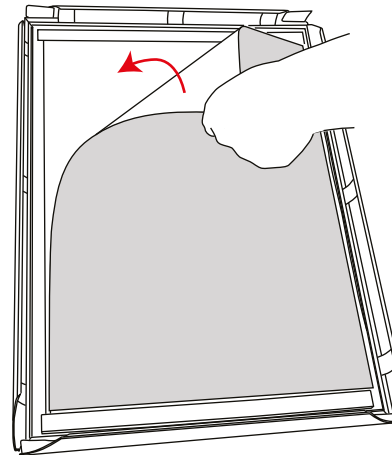

Trappa LED

A4 Frame Size: 345(h) x 248(w)mm
A4 Visible Area: 275(h) x 178(w)mm
A3 Frame Size: 335(h) x 468(w)mm
A3 Visible Area: 265(h) x 398(w)mm
A2 Frame Size: 458(h) x 642(w)mm
A2 Visible Area: 388(h) x 572(w)mm
A1 Frame Size: 632(h) x 889(w)mm
A1 Visible Size: 562(h) x 819(w)mm
A0 Frame Size: 1227(h) x 889(w)mm
A0 Visible Size: 1157(h) x 819(w)mm
B1 Frame Size: 1000(h) x 707(w)mm
B1 Visible Size: 968(h) x 755(w)mm

A4 Weight: 2.5kg
A3 Weight: 3.5kg
A2 Weight: 6.2kg
A1 Weight: 9.3kg
A0 Weight: 15.8kg
B1 Weight: 11.90kg

1

2

3

4

Trappa LED

5

6