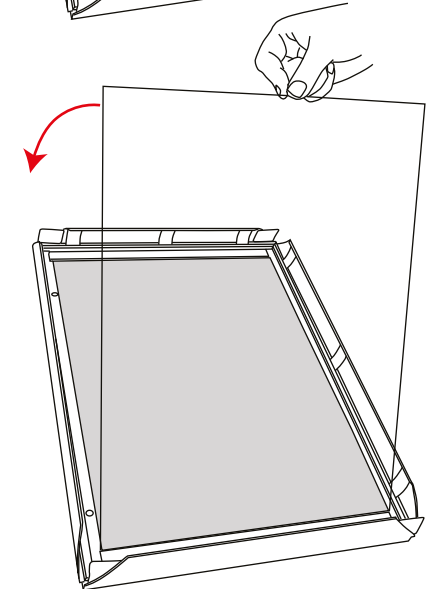

Trappa LED

A4 Frame Size: 345(h) x 248(w)mm
A4 Visible Area: 275(h) x 178(w)mm
A3 Frame Size: 335(h) x 468(w)mm
A3 Visible Area: 265(h) x 398(w)mm
A2 Frame Size: 458(h) x 642(w)mm
A2 Visible Area: 388(h) x 572(w)mm
A1 Frame Size: 632(h) x 889(w)mm
A1 Visible Size: 562(h) x 819(w)mm
A0 Frame Size: 1227(h) x 889(w)mm
A0 Visible Size: 1157(h) x 819(w)mm
B1 Frame Size: 1000(h) x 707(w)mm
B1 Visible Size: 968(h) x 755(w)mm

A4 Weight: 2.5kg
A3 Weight: 3.5kg
A2 Weight: 6.2kg
A1 Weight: 9.3kg
A0 Weight: 15.8kg
B1 Weight: 11.90kg

1

2

3

4

Trappa LED

5

6