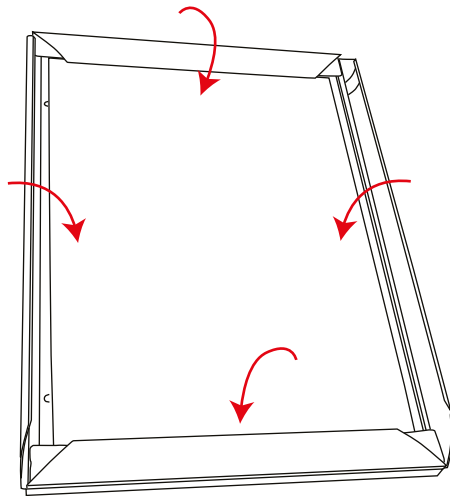

Trappa LED

A4 Frame Size: 345(h) x 248(w)mm
A4 Visible Area: 275(h) x 178(w)mm
A3 Frame Size: 335(h) x 468(w)mm
A3 Visible Area: 265(h) x 398(w)mm
A2 Frame Size: 458(h) x 642(w)mm
A2 Visible Area: 388(h) x 572(w)mm
A1 Frame Size: 632(h) x 889(w)mm
A1 Visible Size: 562(h) x 819(w)mm
A0 Frame Size: 1227(h) x 889(w)mm
A0 Visible Size: 1157(h) x 819(w)mm
B1 Frame Size: 1000(h) x 707(w)mm
B1 Visible Size: 968(h) x 755(w)mm

A4 Weight: 2.5kg
A3 Weight: 3.5kg
A2 Weight: 6.2kg
A1 Weight: 9.3kg
A0 Weight: 15.8kg
B1 Weight: 11.90kg

1

2

3

4

Trappa LED

5

6