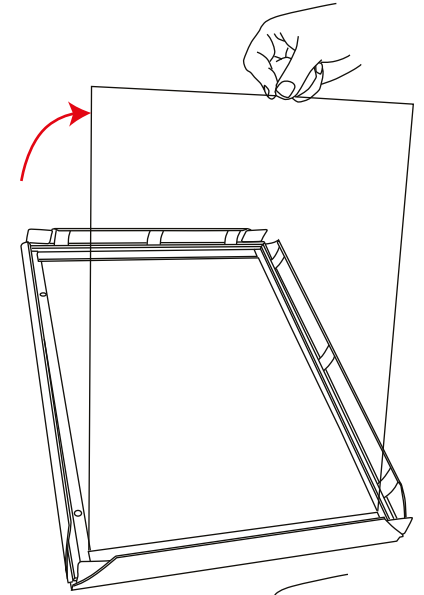

Trappa LED

A4 Frame Size: 345(h) x 248(w)mm
A4 Visible Area: 275(h) x 178(w)mm
A3 Frame Size: 335(h) x 468(w)mm
A3 Visible Area: 265(h) x 398(w)mm
A2 Frame Size: 458(h) x 642(w)mm
A2 Visible Area: 388(h) x 572(w)mm
A1 Frame Size: 632(h) x 889(w)mm
A1 Visible Size: 562(h) x 819(w)mm
A0 Frame Size: 1227(h) x 889(w)mm
A0 Visible Size: 1157(h) x 819(w)mm
B1 Frame Size: 1000(h) x 707(w)mm
B1 Visible Size: 968(h) x 755(w)mm

A4 Weight: 2.5kg
A3 Weight: 3.5kg
A2 Weight: 6.2kg
A1 Weight: 9.3kg
A0 Weight: 15.8kg
B1 Weight: 11.90kg

1

2

3

4

Trappa LED

5

6