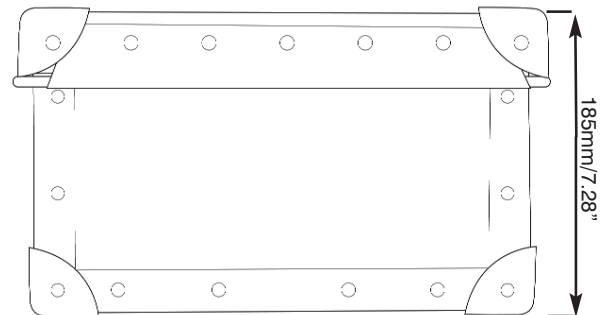

## features & benefits

- Constructed from tough yet lightweight polypropylene
- Foam lined base and top for added protection
- Complete with carry handles
- Central divider

## hardware specifications

**Overall size (h) x (w) x (d):**  
 560mm(h) x 320mm(w) x 185mm(d)  
 22.04"(h) x 12.59"(w) x 7.28"(d)

**Internal size(h) x (w) x (d)**  
 520mm(h) x 285(w) x 165mm (d)  
 20.47"(h) x 11.22"(w) x 6.49"(d)

**Lid internal size:**  
 45mm/6.49" deep

**Weight (when empty):**  
 2.46kg