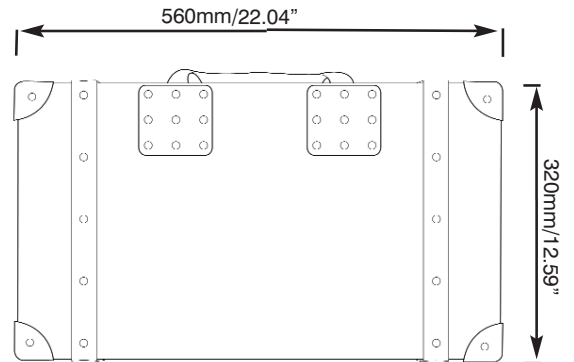

## features & benefits

- Constructed from tough yet lightweight polypropylene
- Foam lined base and top for added protection
- Complete with carry handles
- Central divider

## hardware specifications

**Overall size (h) x (w) x (d):**  
 560mm(h) x 320mm(w) x 185mm(d)  
 22.04"(h) x 12.59"(w) x 7.28"(d)

**Internal size(h) x (w) x (d)**  
 520mm(h) x 285(w) x 165mm (d)  
 20.47"(h) x 11.22"(w) x 6.49"(d)

**Lid internal size:**  
 45mm/6.49" deep

**Weight (when empty):**  
 2.46kg